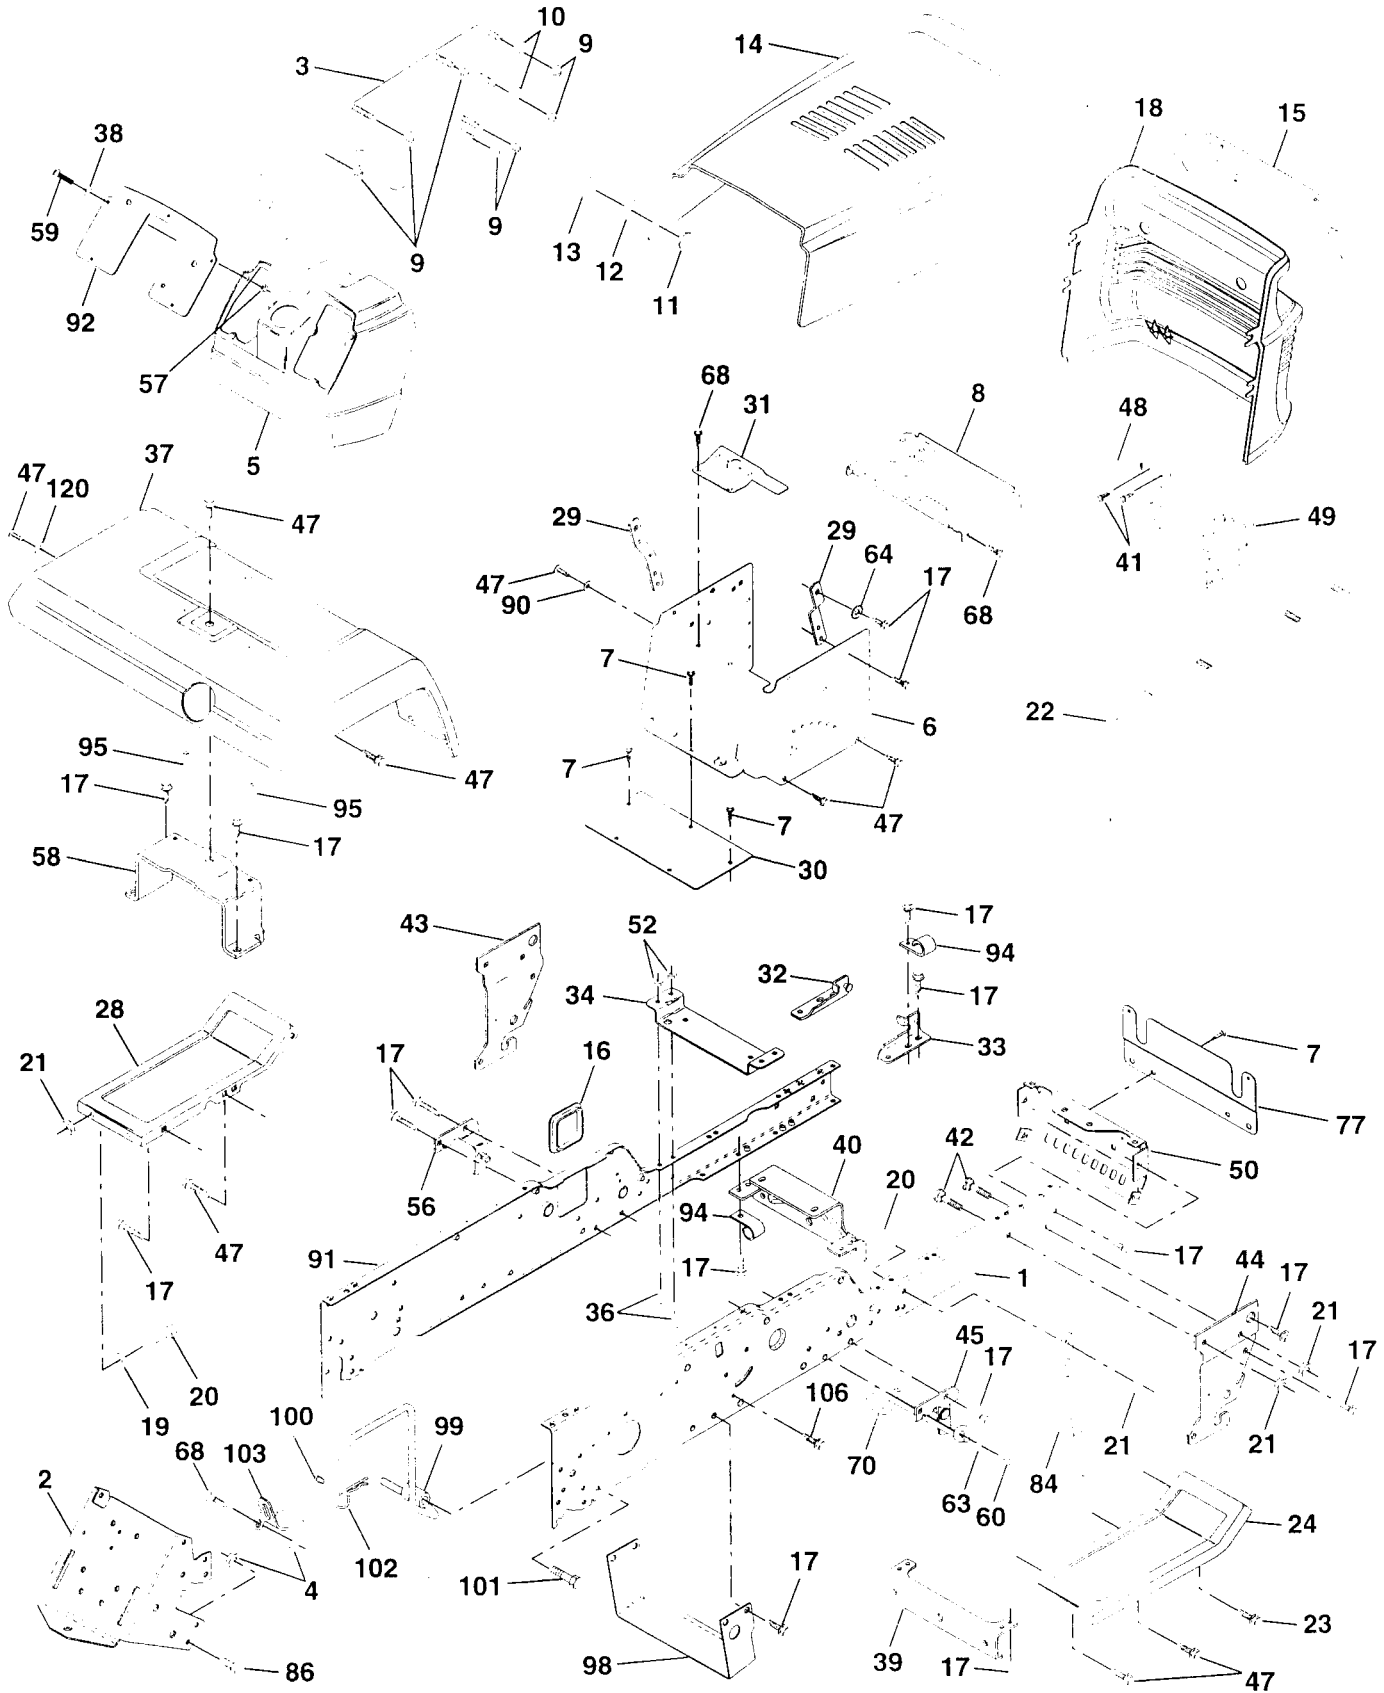

REPAIR PARTS

TRACTOR - - MODEL NUMBER 917.252810

CHASSIS AND ENCLOSURES

REPAIR PARTS

TRACTOR - - MODEL NUMBER 917.252810

CHASSIS AND ENCLOSURES

KEY NO.	PART NO.	DESCRIPTION	KEY NO.	PART NO.	DESCRIPTION
1	150253	Rail, Frame RH	43	136939	Bracket, Spnsn Front Lh
2	140506	Drawbar, Gt	44	136940	Bracket, Spnsn Front Rh
3	136671X558	Panel Asm., Side LH	45	154913	Bracket Asm., Susp Chassis Rh
4	73800700	Nut, Lock Hex 7/16 Unc	47	17490608	Screw Thdrol 3/8-16 x 1/2
5	145203	Dash, Plastic Black	48	157105	Bracket Asm., Pivot Hood Lh
6	157882	Dash Asm., Lower	49	157107	Bracket Asm., Pivot Hood Rh
7	17720408	Screw, Thd Cut 1/4-20 x 1/2	50	152728	Bracket, Chassis Front
8	145166	Support, Battery	52	STD541431	Nut, Crownlock 5/16-18
9	108067X	Nut, Pal	56	154914	Bracket Asm., Susp Chassis Lh
10	19092016	Washer 9/32 x 1-1/4 x 16 Ga.	57	73640400	Nut, Keps Hex 1/4-20
11	137270	Rivet, Ratchet Male	58	137113	Bracket Asm., Fender
12	137269	Washer, Nylon	59	74180412	Screw, Mach Cr 1/4-20 x 3/4
13	137271	Rivet, Ratchet Female	60	17490620	Screw Thdrol 3/8-16 x 1-1/4
14	136673X558	Hood Asm., Pnt	63	19131614	Washer 13/32 x 1 x 14 Ga.
15	136374	Lens, Bar Clear	64	144283	Washer, Serrated Disc 13/32 x 1
16	121794X	Cover, Access	68	17490508	Screw, Thd 5/16-18 x 1/2
17	17490612	Screw, Thdrol 3/8-16 x 3/4	70	137159	Guide, Belt Mid Span
18	136373X428	Grille	77	137308	Shield, Front
19	19131312	Washer 13/32 x 13/16 x 12 Ga.	84	142992	Stop, Over Center Mower
20	STD523710	Bolt, Fin Hex 3/8-16 x 1	86	74760716	Bolt, Fin Hex 7/16-14 Unc x 1
21	STD541437	Nut, Crownlock 3/8-16 Unc	90	STD551237	Washer, Lock External Tooth 3/8
22	136670X558	Panel Asm., Side RH	91	156586	Rail, Frame Lh
23	17490616	Screw Thdrol 3/8-16 x 1 Ty-Tt	92	156282X011	Plate, Silkscreen Dash
24	145243X558	Footrest, RH	94	100207K	Clip, Fuel Line
28	145244X558	Footrest, LH	95	105531X	Push Nut, Nylon
29	145349	Bracket, Support Dash	98	140503	Bracket Skid Chassis
30	145052	Saddle, Hydro 1995	99	140871	Rod By Pass
31	145183	Brace, Support Steering	100	124236X	Cap By Pass Rod
32	141315	Bracket Asm., Frame Pivot Lh	101	17490628	Screw Thdrol 3/8-16 x 1-3/4
33	141314	Bracket Asm., Frame Pivot Rh	102	STD624003	Retainer, Spring
34	142131	Bracket, Engine Support Rear	103	142273	Lock, By Pass
36	74780512	Bolt, Fin Hex 5/16-18 x 3/4	106	138776	Bolt 5/16-18 Type TT
37	140002X558	Fender, Pnt.	120	19131616	Washer 13/32 x 1 x 16 Ga.
38	STD551025	Washer 9/32 x 3/4 x 16 Ga.	--	8022J	Plug, Hole
39	136961	Bracket, Axle Front			
40	156111	Bracket, Support Axle/Engine			
41	17580408	Screw Tap Tite 1/4-20 x 1/2			
42	STD533710	Bolt, Carriage 3/8-16 x 1			

NOTE: All component dimensions given in U.S. inches
1 inch = 25.4 mm