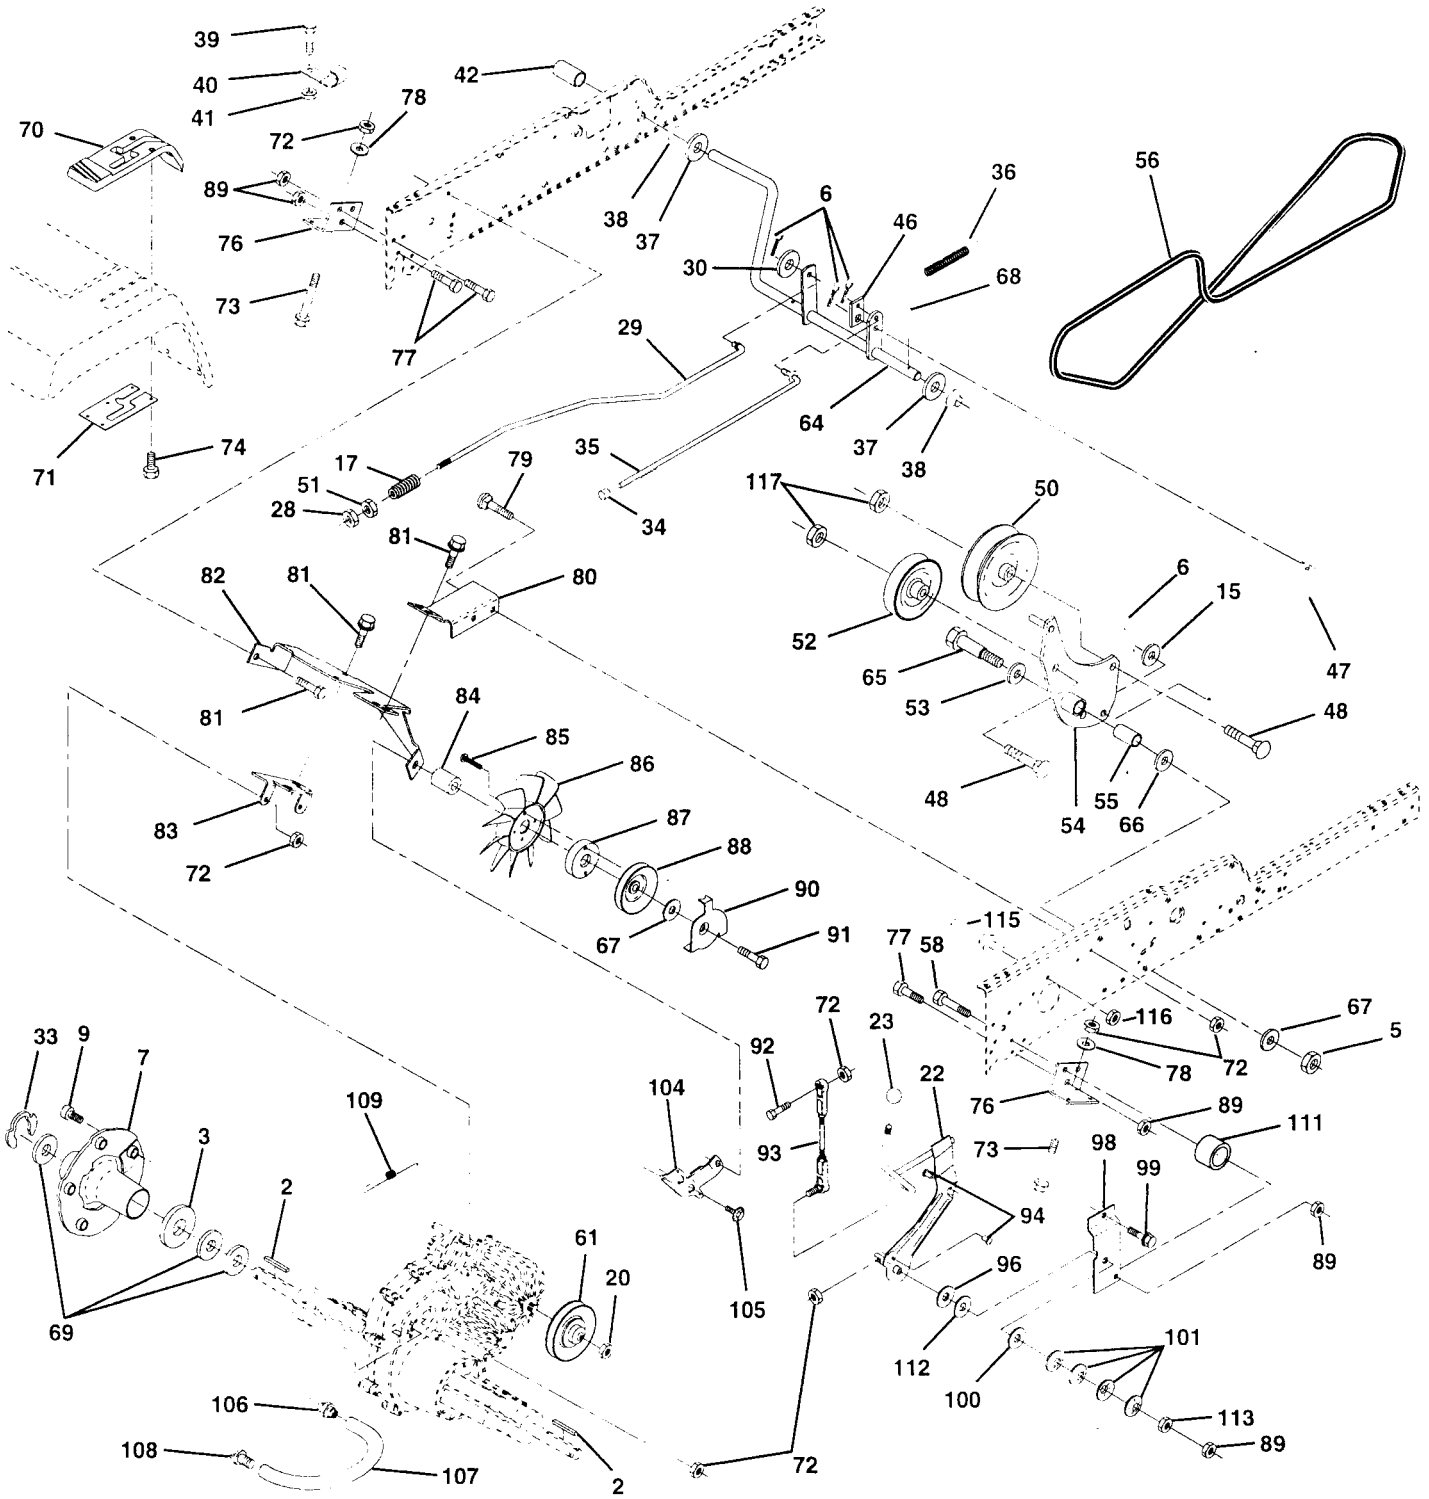

REPAIR PARTS

TRACTOR - - MODEL NUMBER 917.252810

GROUND DRIVE

REPAIR PARTS

TRACTOR - - MODEL NUMBER 917.252810

GROUND DRIVE

KEY NO.	PART NO.	DESCRIPTION	KEY NO.	PART NO.	DESCRIPTION
2	7070E	Key 1/4 x 2.5	72	STD541431	Locknut Hex W/Washer Insert
3	7563R	Washer Thrust Axle Harden	73	74780548	Bolt Fin Hex 5/16-18 x 3
5	STD541437	Nut Crownlock 3/8-16	74	142432	Screw Hex Wsh. Hi-Lo 1/4-1/2
6	STD561210	Pin Cotter 1/8 x 3/4	76	140481	Bracket Transaxle
7	140507	Wheel Hub Asm.	77	74760716	Bolt Fin Hex 7/16-14 x 1
9	140080	Bolt Hub	78	19111212	Washer 11/32 x 3/4 x 12 Ga
15	STD551037	Washer 13/32 x 13/16 x 16 Ga	79	72110505	Bolt Carriage 5/16-18 x 5/8
17	140921	Spring Rod Brake	80	140484	Bracket Torque RH
20	73940800	Nut Hex Jam Toplock 1/2-20	81	17490612	Screw Thdrol 3/8-16 x 3/4
22	156103	Shift Arm Asm	82	150586	Bracket Mount Torque/Fan
23	130564	Knob	83	140479	Strap Torque Mid
28	STD541237	Nut	84	140490	Spacer
29	140494	Brake Rod	85	17541020	Screw #10-24 x 1-1/4
30	19131616	Washer 13/32 x 1 x 16 Ga.	86	140462	Fan 7" Hydro
33	12000053	Ring E	87	140491	Adapter Fan
34	124236X	Cap Parking Brake	88	140492	Pulley Idler
35	137648	Rod Parking Brake	89	73680700	Nut Crownlock 7/16-14 UNC
36	149412	Spring Drive Ground	90	140489	Keeper Belt
37	121749X	Washer 25/32 x 1-1/4 x 16 Gauge	91	17490644	Screw Thdrol 3/8-16 x 2-3/4
38	150035	Nyliner	92	74760520	Bolt Fin Hex 5/16-18 x 1.25
39	74321016	Screw Fin #10-24 x 1	93	140502	Link Shift Asm
40	5304J	Actuator Interlock Switch	94	133835	Fastner Christmas Tree
41	73631000	Nut Lock #10-24	96	141103	Washer Nickel Plated
42	8883R	Cover Pedal	98	141004	Bracket Shift
46	145170	Retainer Spring	99	17490624	Screw Thdrol 3/8-16 x 1-1/2
47	138228	Clutch Rod	100	126881X	Washer Compression
48	72110612	Bolt Carriage 3/8-16 x 1-1/2 Gr 5	101	156106	Washer Bellville
50	131494	Pulley Idler Flat	104	140480	Bracket Idler
51	STD541437	Nut Crownlock 3/8-16 UNC	105	17580408	Screw Tap 1/4-20 x 1/2
52	139123	Pulley Idler Grooved	106	142918	O-Ring
53	207J	Washer Hardened	107	154739	Line Fuel
54	156563	Arm Asm Idler Clutch	108	142917	Cap Vent Hose
55	105706X	Bearing, Idler	109	140929	Spring Return Brake
56	140218	V-Belt	111	156240	Spacer Shift Lever Vgth
58	74760724	Bolt Fin Hex 7/16-14 x 1-1/2	112	156104	Washer Nylon High Temp
61	140488	Pulley Input	113	73220700	Nut Hex ASF 7/16-14 UNC
64	154752	Shaft Asm Brake Parking Clutch	115	123405X	Keeper Belt T/A Gnd. Dr.
65	67609	Bolt Shoulder	116	73900500	Nut Lock Hex Flange 5/16-18
66	140296	Washer Hardened	117	73900600	Nut Lock Flange 3/8-16 UNC
67	19131312	Washer 13/32 x 13/16 x 12 Ga	--	150073	Transaxle (See Breakdown) Hydro
68	5142H	Pin Roll			Gear 218-3010
69	123800X	Washer			
70	151146	Console Hydro Fender			
71	151179	Plate Console Shift			

NOTE: All component dimensions given in U.S. inches
1 inch = 25.4 mm