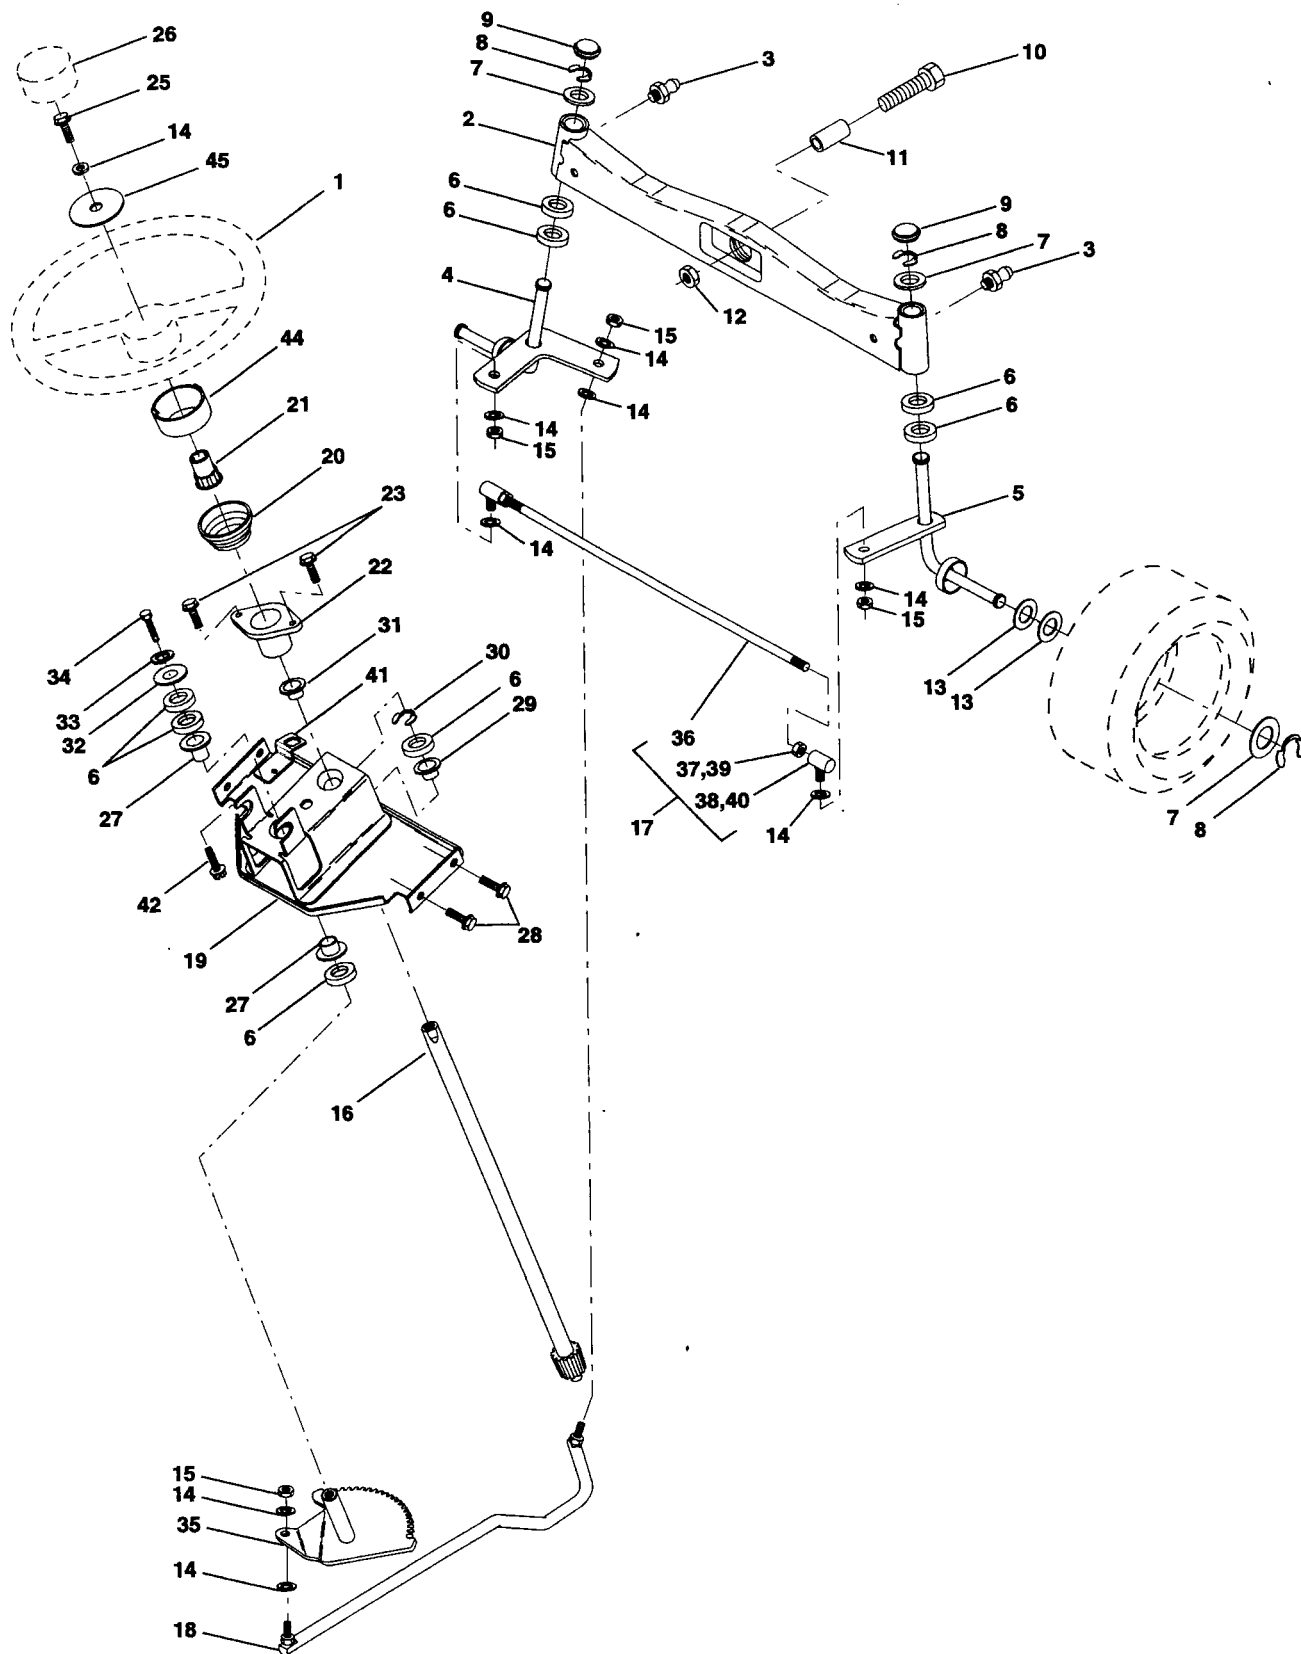

NOTE: All component dimensions given in U.S. inches
1 inch = 25.4 mm

REPAIR PARTS

TRACTOR- -MODEL NO. 917.258780

STEERING ASSEMBLY

REPAIR PARTS

TRACTOR - - MODEL NUMBER 917.252810

STEERING ASSEMBLY

KEY NO.	PART NO.	DESCRIPTION
1	121472X	Wheel, Steering
2	137094	Axle Asm., Front
3	6855M	Fitting, Grease
4	136960	Spindle Asm, LH
5	136959	Spindle Asm., RH
6	6266H	Bearing, Race Thrust Harden
7	121748X	Washer 25/32 x 1-5/8 x 16 Ga.
8	12000029	Ring, Klip #T5304-75
9	121232X	Cap, Spindle
10	74781044	Bolt, Fin Hex 5/8-11 x 2-3/4
11	154779	Bearing Axle
12	73901000	Nut, Lock Flange 5/8-11 Unc
13	121749X	Washer 25/32 x 1-1/4 x 16 Ga.
14	STD551137	Washer, Lock Hvy Hlcl Spr 3/8
15	STD541537	Nut Lock Center 3/8-24 UNF
16	145103	Shaft Asm., Steering
17	137347	Rod Asm., Tie Ball J Ball Vgt (Inc. Key No. 36-40)
18	137155	Draglink, Ball Joint Solid Vgt
19	156011	Support Asm., Steering Vgt
20	145182	Column, Steering
21	100711L	Adapter, Wheel Steering
22	155105	Bushing, Strg. Blk
23	152927	Screw, TT #10-32.5.3/8. Flange
24	19133808	Washer 13/32 x 2-3/8 x 8 Ga.
25	STD523710	Bolt, Fin Hex 3/8-16 x 1 Gr. 5
26	126805X	Cap, Wheel Steering
27	3366R	Bearing, Col. Strg.
28	17490612	Screw, Thrdrol 3/8-16 x 3/4
29	104239X	Bearing, Flange
30	12000034	Ring, Klip Truarc #5304-75
31	138136	Bushing, Nyliner Snap
32	19111610	Washer 11/32 x 1 x 10 Ga.
33	STD551131	Washer, Lock Hvy Hlcl Spr 5/16
34	STD523107	Bolt, Hex Hd 5/16-18 x 3/4
35	138059	Gear, Sector Steering
36	137156	Tie Rod
37	73360600	Jam Nut RH Thread
38	109850X	Joint Asm. Ball RH Thread
39	73700600	Jam Nut LH Thread
40	109851X	Joint Asm. Ball LH Thread
41	155246	Bracket Switch Interlock
42	17490508	Screw Thdrol 5/16-18 x 1/2 Tyt
43	154780	Spacer Axle