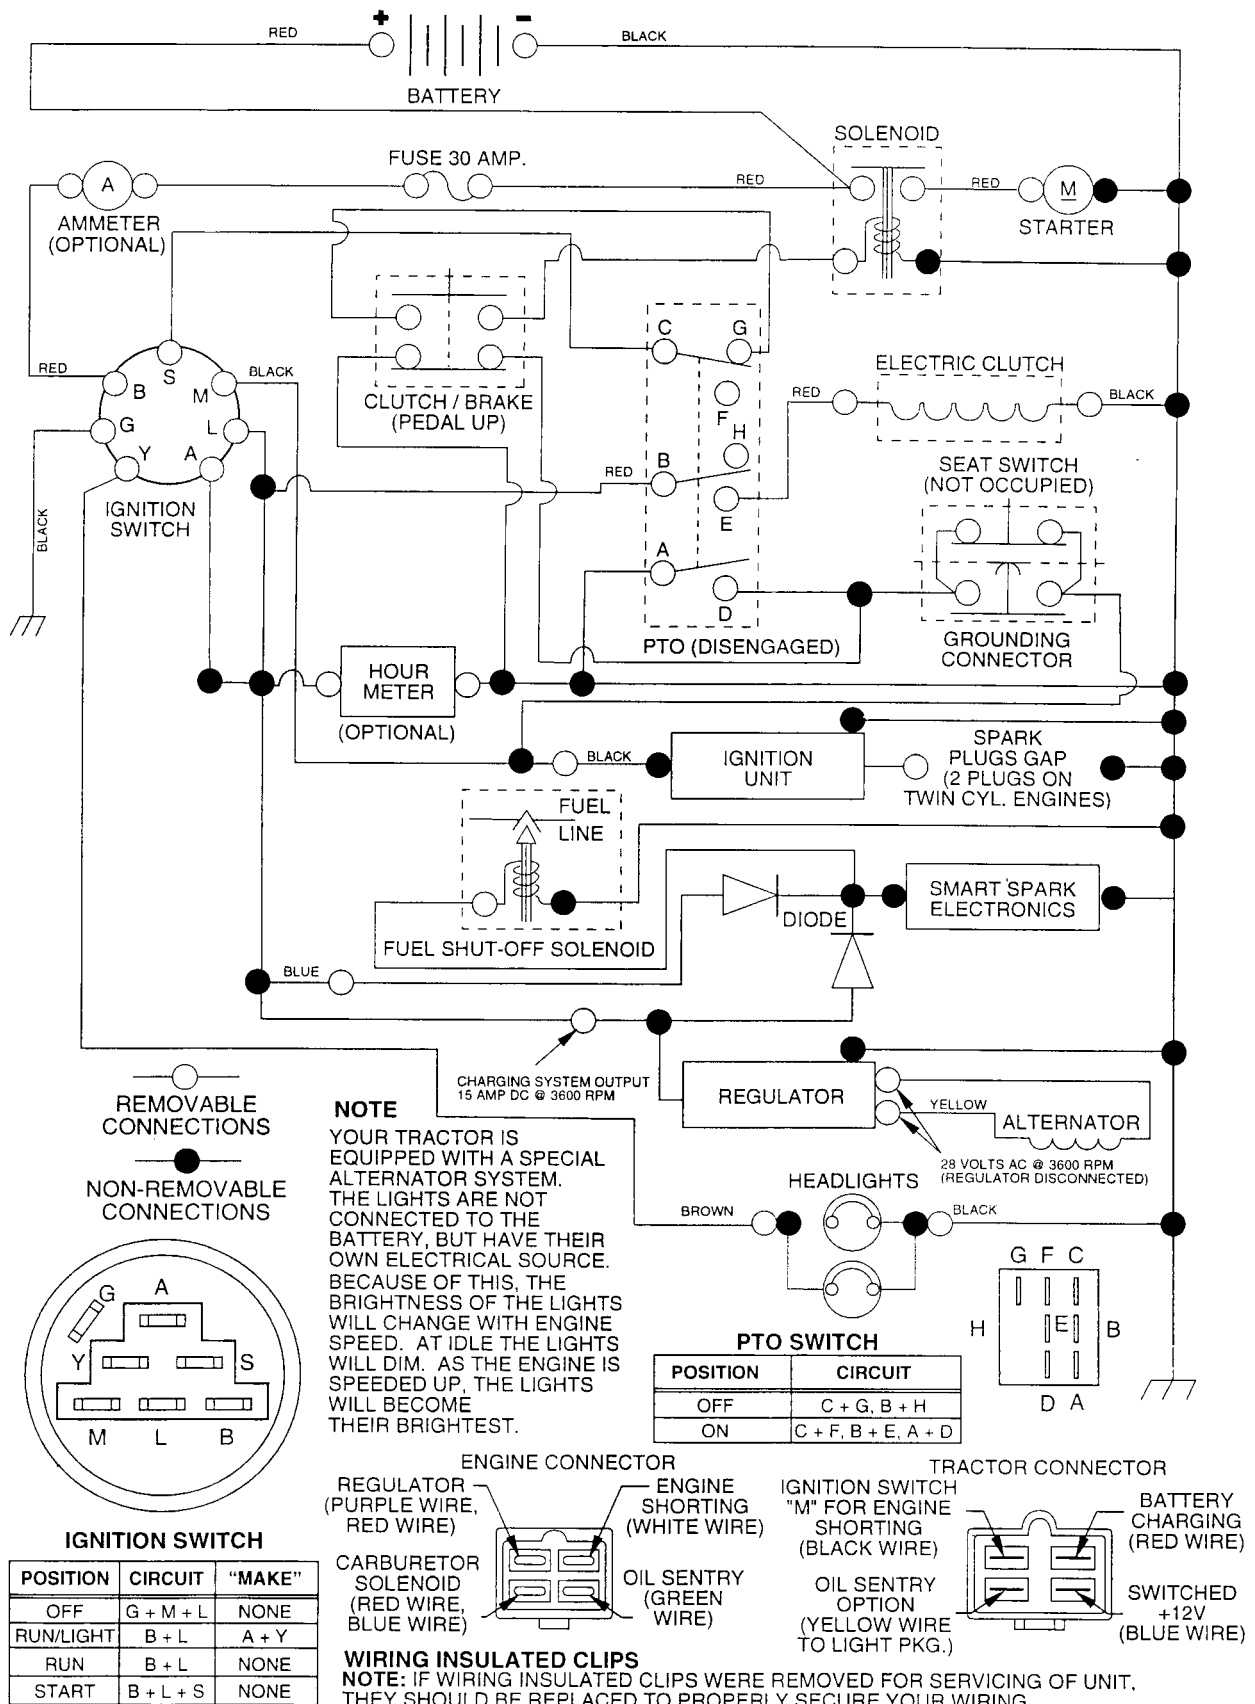

Each tractor has its own model number.

The model number for your tractor can be found on the fender under the seat.

When ordering parts, always give the following information:

- Product - "Tractor"
- Model Number - "252810"
- Part Number
- Part Description

SCHEMATIC

REPAIR PARTS

TRACTOR - - MODEL NUMBER 917.252810

ELECTRICAL

KEY NO.	PART NO.	DESCRIPTION
1	144927	Battery
2	74760412	Bolt Hex Head 1/4-20 x 3/4
3	STD551125	Washer, Lock 1/4
4	STD551025	Washer 9/32 x 5/8 x 16 Ga
6	STD541025	Nut Fin Hex 1/4-20
7	7697J	Tube Plastic
8	7603J	Tray, Battery
9	109596X	Clamp, Hose
10	145211	Bolt Wet BTR 1/4-20 x 7.5 Zinc
11	150109	Hold down Battery Front Mount
12	145769	Nut Push Nylon 1/4" Wet Battery
16	153664	Switch Interlock Push-In
19	STD551125	Washer, Lock 1/4
20	73350400	Nut, Jam Hex 1/4-20
21	136850	Harness Socket Light W/4152J
22	4152J	Bulb Light
24	4014J	Cable Battery 4 Ga. 22" Red
25	146686	Cable Battery Red 4 Ga. w/16 Wire
26	108824X	Fuse
28	157899	Cable Battery 4 Gauge 3/8 Term
29	121305X	Switch, Plunger
30	140301	Switch, Ign
31	124211X	Nut, Ignition Switch
32	141226	Cover Switch Key
33	109310X	Key
40	156162	Harness Ign.
41	17720408	Screw 1/4-20 x 1/2
42	131563	Cover, Terminal Red
43	145673	Solenoid
45	122822X	Ammeter
46	110940X	Meter, Hour
47	17011008	Screw
50	154963	Switch, PTO
51	140405	Ring Retainer PTO