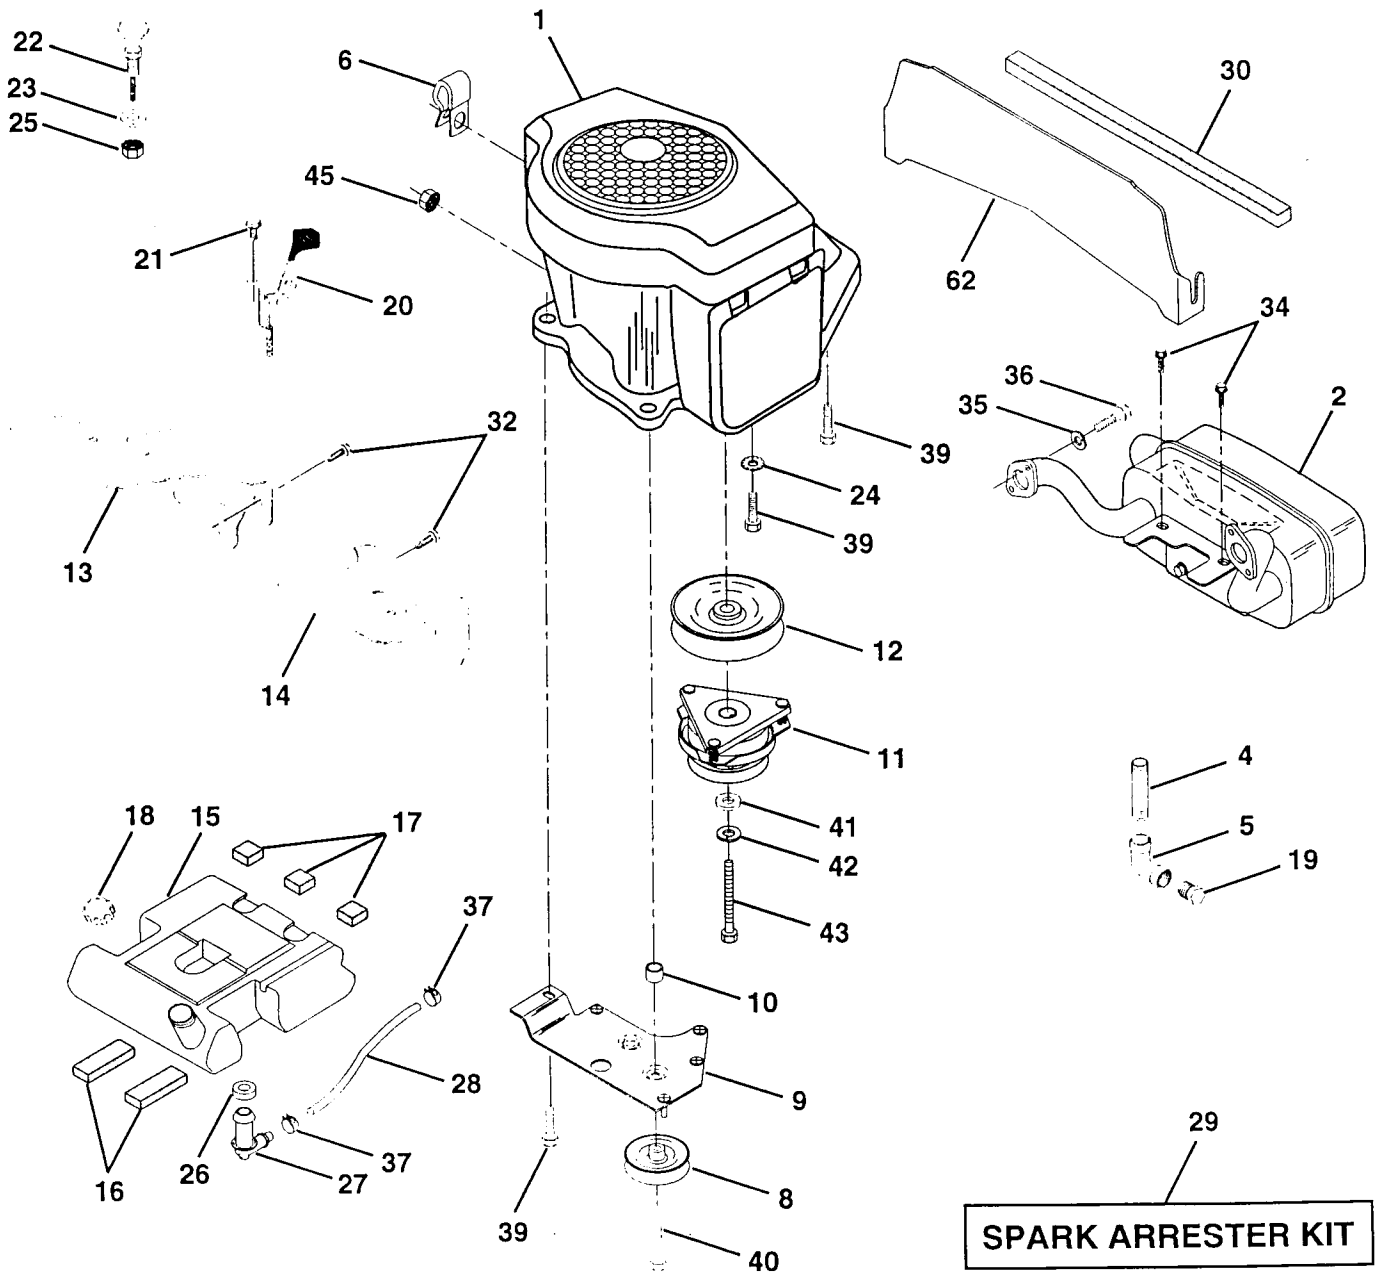

REPAIR PARTS

TRACTOR - - MODEL NUMBER 917.252790

ENGINE

REPAIR PARTS

TRACTOR - - MODEL NUMBER 917.252790

ENGINE

KEY NO.	PART NO.	DESCRIPTION
1	-----	Engine (See Breakdown) Kohler MV18S-58560
2	144110	Muffler Asm Kohler VGT (Inc. Key No. 34)
4	13280328	Nipple Pipe 3/8NPT X 3 - 1/2
5	13200300	Elbow STD 90 Degree 3/8 - 18 NPT
6	138129	Clamp Tube Double Engine
8	121361X	Pulley V-Idler
9	150828	Keeper Asm Belt Engine VGT 96
10	105432X	Bushing
11	137140	Clutch Electric
12	136907	Pulley Engine VGT Elect Clutch
13	154575	Baffle Air LH VGT
14	154574	Baffle Air RH VGT
15	151346	Tank Fuel Rear 3.50 Yt/Gt
16	109227X	Pad Idler
17	106082X	Pad Spacer
18	152334	Cap Asm Fuel W/Guage Vented
19	13290300	Plug Oil Drain (Order From Engine Manufacturer)
20	133439	Control Throttle
21	17720410	Screw Hex Thd Cut 1/4 - 20 X 5/8
22	138672	Control Choke
23	19132616	Washer 13/32 X 1 - 5/8 X 16 Ga
24	STD551237	Washer Ext Tooth 3/8
25	73920600	Nut Keps 3/8-24 UNF
26	3645J	Bushing
27	139277	Stem Tank Fuel
28	7834R	Fuel Line
29	132920	Spark Arrester Kit
30	105037X	Strip Foam
32	17490508	Screw Thdrol 5/16 - 18 X 1/2
34	17720408	Screw Thd Cut 1.4 - 20 x 1/2
35	STD551131	Washer Lock 5/16
36	74570512	Screw Hex 5/16 - 16 UNC X 3/4
37	123487X	Clamp Hose
39	17490624	Screw Thdrol 3/8 - 16 X 1 - 1/2 TT
40	17490652	Screw Thdrol 3/8 - 16 X 3 - 1/4
41	126197X	Washer 1-1/2 OD X 15/32 ID X .250
42	STD551143	Washer Lock 7/16
43	150280	Bolt Hex 7/16 - 20 X 4 - 1/4 Ga 5
45	128861	Nut, Flange 1/4-20 Starter Nut
62	137373	Shield, Heat Kohler Vgt

NOTE: All component dimensions given in U.S. inches
1 inch = 25.4 mm