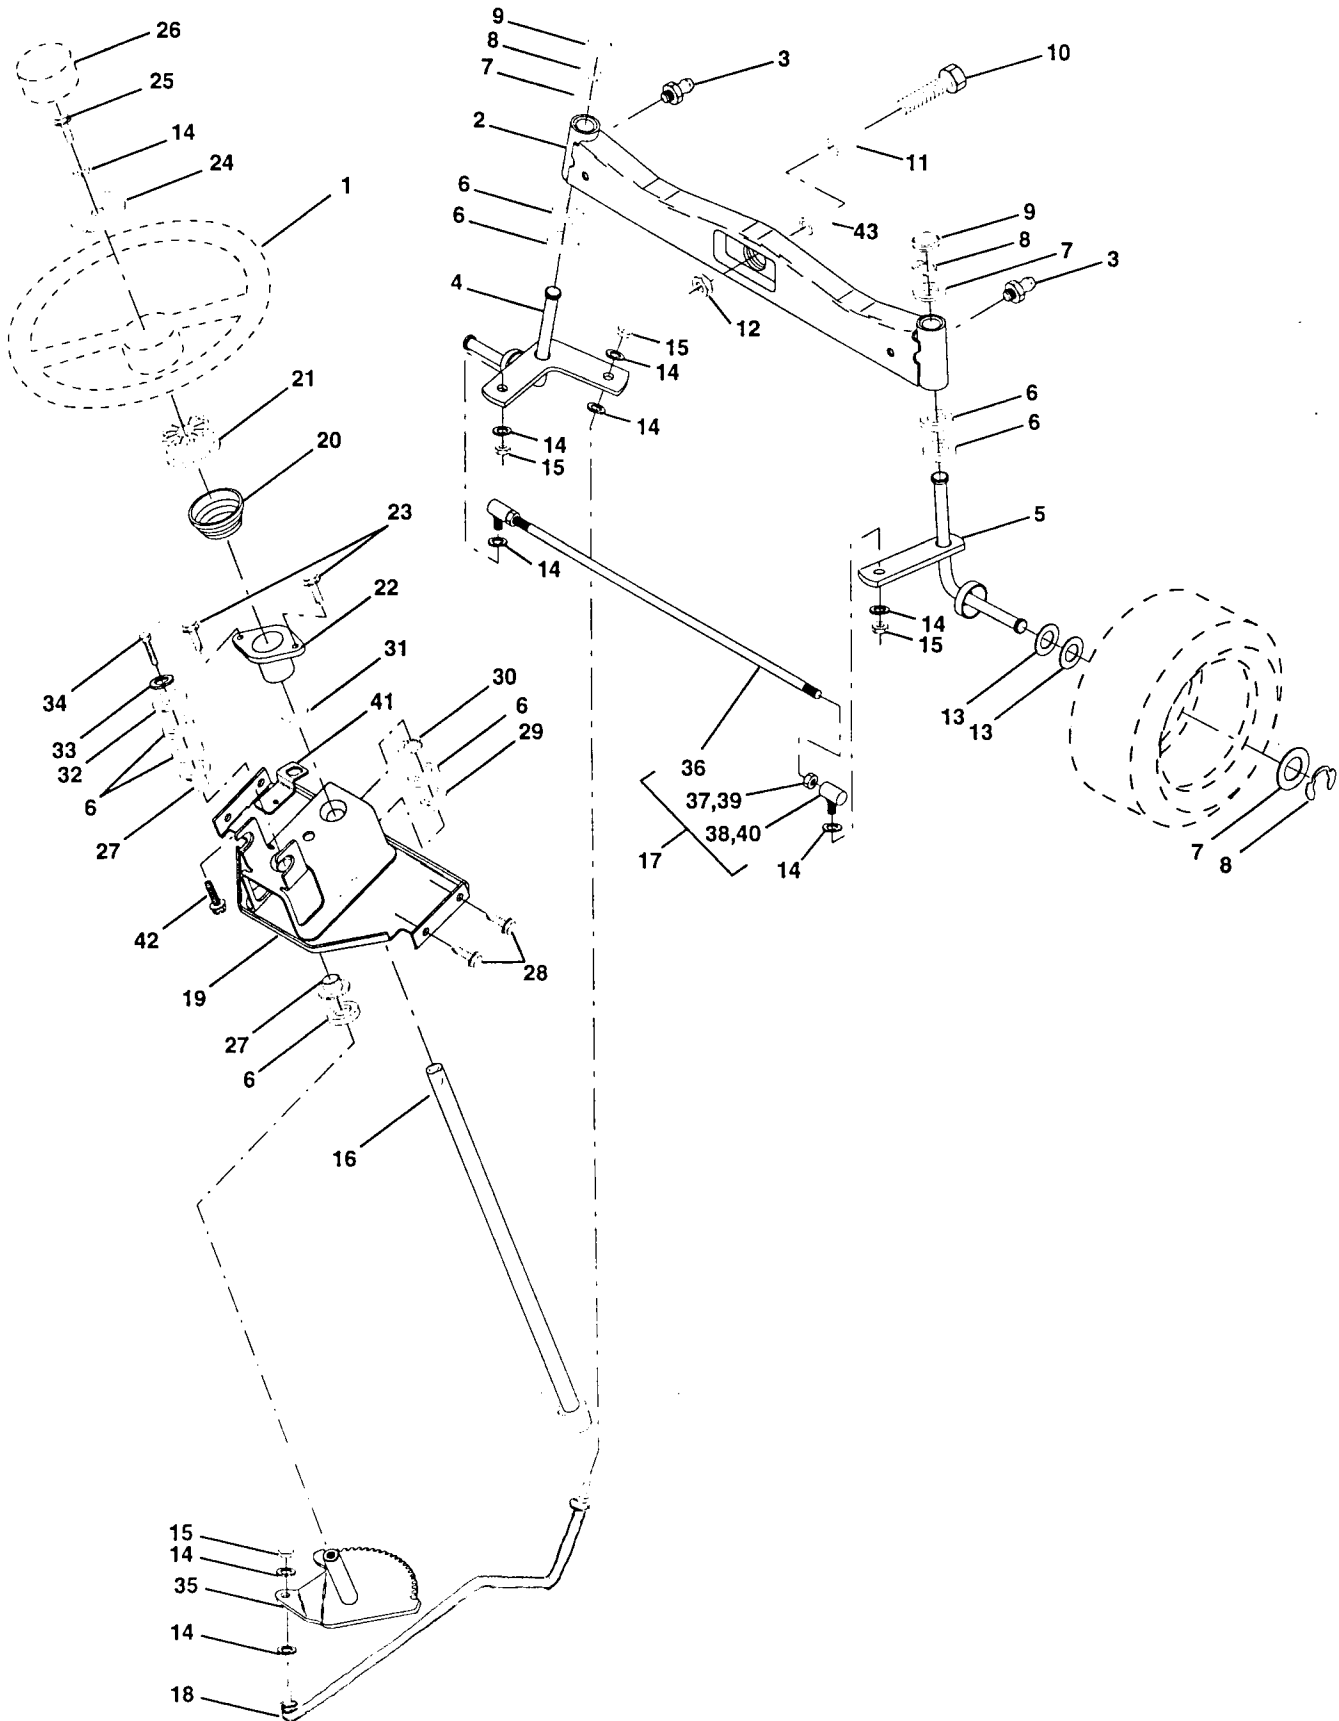

REPAIR PARTS

TRACTOR - - MODEL NUMBER 917.252790

STEERING ASSEMBLY

REPAIR PARTS

TRACTOR - - MODEL NUMBER 917.252790

STEERING ASSEMBLY

KEY NO.	PART NO.	DESCRIPTION
1	121472X	Wheel, Steering
2	137094	Axle Asm., Front
3	6855M	Fitting, Grease
4	136960	Spindle Asm, LH
5	136959	Spindle Asm., RH
6	6266H	Bearing, Race Thrust Harden
7	121748X	Washer 25/32 x 1-5/8 x 16 Ga.
8	12000029	Ring, Klip #T5304-75
9	121232X	Cap, Spindle
10	74781044	Bolt, Fin Hex 5/8-11 x 2-3/4
11	154779	Bearing Axle STL/GT
12	73901000	Nut, Lock Flange 5/8-11 Unc
13	121749X	Washer 25/32 x 1-1/4 x 16 Ga.
14	STD551137	Washer, Lock Hvy Hlcl Spr 3/8
15	STD541537	Nut, Lock Center 3/8-24 Unf
16	145103	Shaft Asm., Steering
17	137347	Rod Asm., Tie Ball J Ball Vgt (Inc. Key No. 36-40)
18	137155	Draglink, Ball Joint Solid Vgt
19	156011	Support Asm., Steering Vgt
20	145182	Column, Steering
21	100711L	Adapter, Wheel Steering
22	155105	Bushing, Strg. Blk
23	152927	Screw
24	19133808	Washer 13/32 x 2-3/8 x 8 Ga.
25	STD523710	Bolt, Fin Hex 3/8-16 x 1 Gr. 5
26	126805X	Cap, Wheel Steering
27	3366R	Bearing, Col. Strg.
28	17490612	Screw, Thdrol 3/8-16 x 3/4
29	104239X	Bearing, Flange
30	12000034	Ring, Klip Truarc #5304-75
31	138136	Bushing, Nyliner Snap
32	19111610	Washer 11/32 x 1 x 10 Ga.
33	STD551131	Washer, Lock Hvy Hlcl Spr 5/16
34	STD523107	Bolt, Hex Hd 5/16-18 x 3/4
35	138059	Gear, Sector Steering
36	137156	Tie Rod
37	73360600	Jam Nut RH Thread
38	109850X	Joint Asm. Ball RH Thread
39	73700600	Jam Nut LH Thread
40	109851X	Joint Asm. Ball LH Thread
41	155246	Bracket Switch Interlock VGT97
42	17490508	Screw Thdrol 5/16-18 X 1/2 TYT
43	154780	Spacer Axle

NOTE: All component dimensions given in U.S. inches
1 inch = 25.4 mm