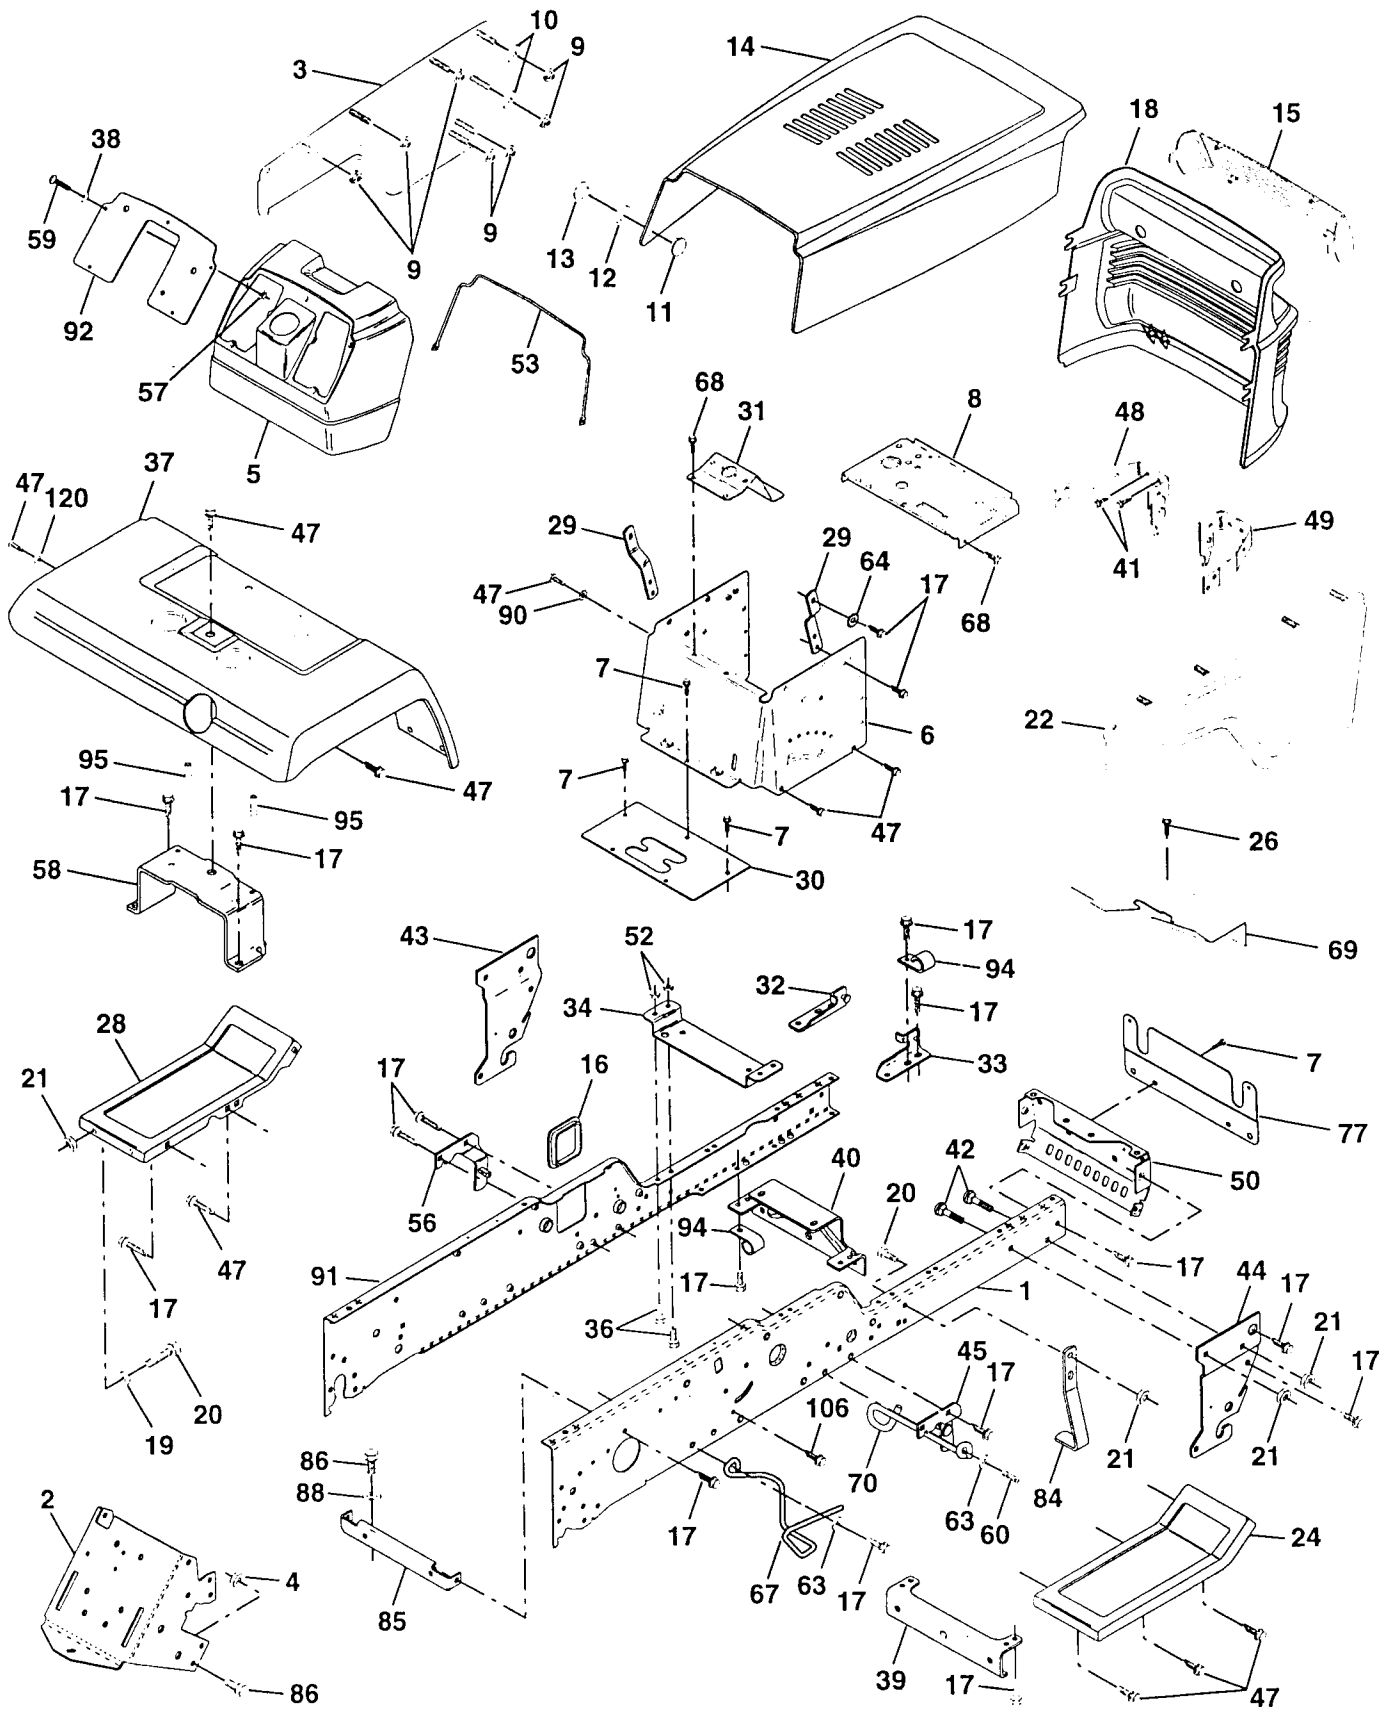

REPAIR PARTS

TRACTOR -- MODEL NUMBER 917.252790

CHASSIS AND ENCLOSURES

REPAIR PARTS

TRACTOR - - MODEL NUMBER 917.252790

CHASSIS AND ENCLOSURES

KEY NO.	PART NO.	DESCRIPTION	KEY NO.	PART NO.	DESCRIPTION
1	150253	Rail, Frame RH	42	STD533710	Bolt, Carriage 3/8-16 x 1
2	140506	Drawbar, Gt	43	136939	Bracket, Spnsn Front Lh
3	136671X558	Panel Asm., Side LH	44	136940	Bracket, Spnsn Front Rh
4	73680700	Nut, Crown Lock Hex 7/16-14 Unc	45	154913	Bracket Asm., Susp Chassis Rh
5	145203	Dash, Plastic Black	47	17490608	Screw Thdrol 3/8-16 x 1/2
6	157882	Dash Lower VGT One-Piece	48	157105	Bracket Asm., Pivot Hood Lh
7	17720408	Screw, Thd Cut 1/4-20 x 1/2	49	157107	Bracket Asm., Pivot Hood Rh
8	145166	Support, Dash 1-Pc. Battery	50	152728	Bracket, Chassis Front
9	108067X	Nut, Pal	52	STD541431	Nut, Crownlock 5/16-18
10	19092016	Washer 9/32 x 1-1/4 x 16 Ga.	53	137304	Rod, Support Hood
11	137270	Rivet, Ratchet Male	56	154914	Bracket Asm., Susp Chassis Lh
12	137269	Washer, Nylon	57	73640400	Nut, Keps Hex 1/4-20
13	137271	Rivet, Ratchet Female	58	137113	Bracket Asm., Fender
14	136673X558	Hood Asm., Pnt	59	74180412	Screw, Mach Cr 1/4-20 x 3/4
15	136374	Lens, Bar Clear	60	17490620	Screw Thdrol 3/8-16 x 1-1/4
16	121794X	Cover, Access	63	19131614	Washer 13/32 x 1 x 14 Ga.
17	17490612	Screw, Thdrol 3/8-16 x 3/4	64	144283	Washer, Serrated Disc 13/32 x 1
18	136373x428	Grille	67	156973	Guide, Belt T/A
19	19131312	Washer 13/32 x 13/16 x 12 Ga.	68	17490508	Screw, Thd 5/16-18 x 1/2
20	STD523710	Bolt, Fin Hex 3/8-16 x 1	69	153991	Shield, Heat Muffler
21	STD541437	Nut, Crownlock 3/8-16 Unc	70	137159	Guide, Belt Mid Span
22	136670X558	Panel Asm., Side RH	77	137308	Shield, Front
24	145243X558	Footrest, RH	84	142992	Stop, Over Center Mower
26	17490512	Screw, Thdrol 5/16-18 x 3/4	85	144911	Bracket, Support Transaxle
28	145244X558	Footrest, LH	86	74760716	Bolt, Fin Hex 7/16-14 Unc x 1
29	145349	Bracket, Support Dash	88	STD551143	Washer, Lock Hvy HLCL. Spr. 7/16
30	145051X014	Saddle	90	STD551237	Washer, Lock External Tooth 3/8
31	145183	Bracket, Support 1-Pc Steering VGT	91	156586	Rail, Frame Lh
32	141315	Bracket Asm., Frame Pivot Lh	92	156281X011	Plate, Silkscreen Dash
33	141314	Bracket Asm., Frame Pivot Rh	94	100207K	Clip, Fuel Line
34	142131	Bracket, Engine Support Rear	95	105531X	Push Nut, Nylon
36	74780512	Bolt, Fin Hex 5/16-18 x 3/4	106	138776	Screw, Thdrol Hex Head Zinc Mwr
37	121642X558	Fender, Pnt.	120	19131616	Washer 13/32 x 1 x 16 Ga.
38	19091216	Washer 9/32 x 3/4 x 16 Ga.	--	8022J	Plug, Hole
39	136961	Bracket, Axle Front			
40	156111	Bracket, Support Axle/Engine			
41	17580408	Screw Tap Tite 1/4-20 x 1/2			

NOTE: All component dimensions given in U.S. inches
1 inch = 25.4 mm