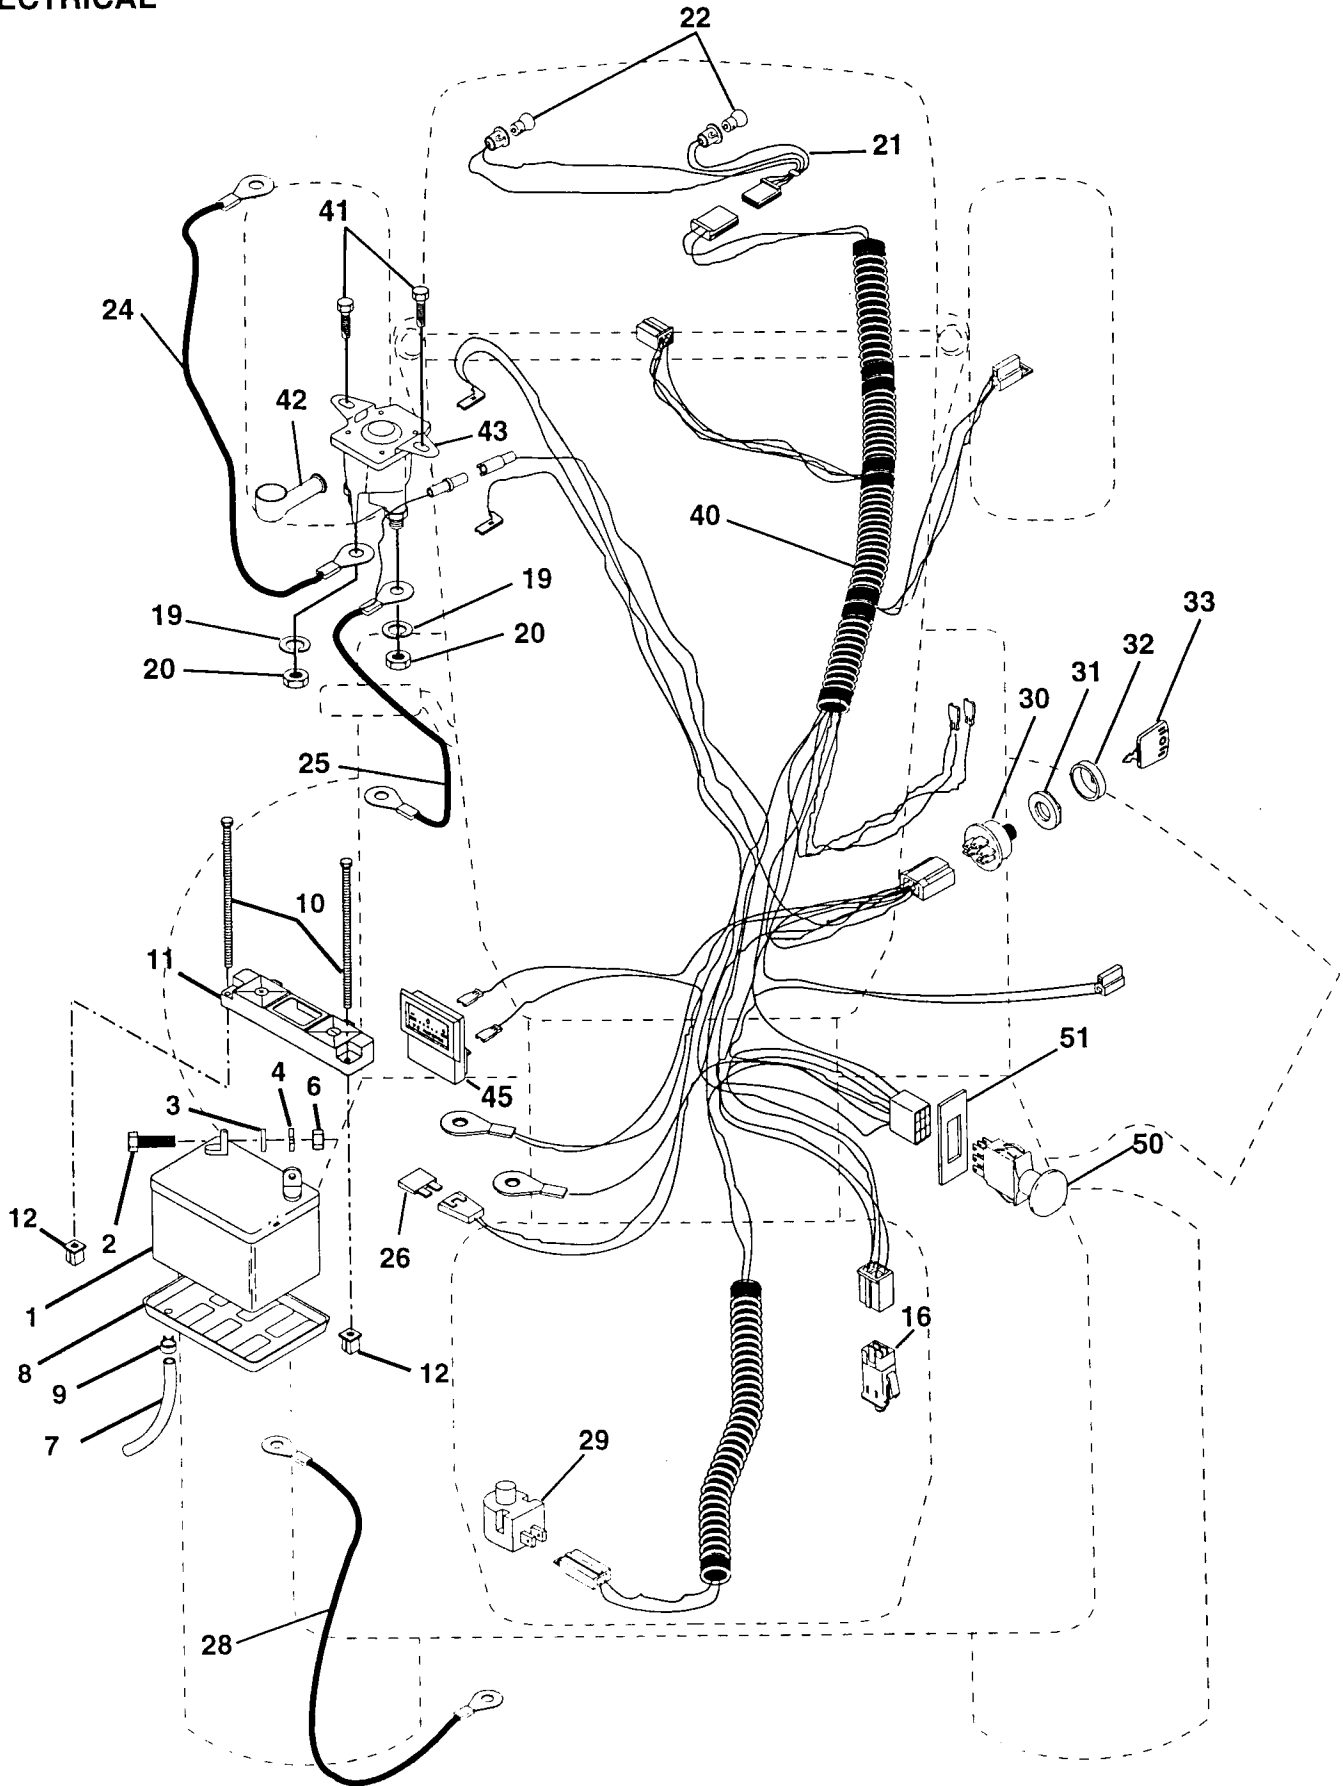

PTO SWITCH

POSITION	CIRCUIT
OFF	C + G, B + H
ON	C + F, B + E, A + D

○ REMOVABLE CONNECTIONS

● NON-REMOVABLE CONNECTIONS

WIRING INSULATED CLIPS

NOTE: IF WIRING INSULATED CLIPS WERE REMOVED FOR SERVICING OF UNIT, THEY SHOULD BE REPLACED TO PROPERLY SECURE YOUR WIRING.

REPAIR PARTS

TRACTOR - - MODEL NUMBER 917.252790

ELECTRICAL

REPAIR PARTS

TRACTOR - - MODEL NUMBER 917.252790

ELECTRICAL

KEY NO.	PART NO.	DESCRIPTION
1	144926	Battery
2	74760412	Bolt Hex Head 1/4-20 x 3/4
3	STD551125	Washer, Lock 1/4
4	STD551025	Washer 9/32 x 5/8 x 16 Ga
6	STD541025	Nut Fin Hex 1/4-20
7	7697J	Tube Plastic
8	7603J	Tray, Battery
9	109596X	Clamp, Hose
10	145211	Bolt 1/4-20 x 7.5 Zinc
11	150109	Hold down Battery Dash Mount
12	145769	Nut Push Nylon 1/4"
16	153664	Switch Interlock Push-In
19	STD551125	Washer, Lock 1/4
20	73350400	Nut, Jam Hex 1/4-20
21	136850	Harness Socket Light W/4152J
22	4152J	Bulb Light
24	4799J	Cable, Battery
25	146149	Cable, Battery
26	108824X	Fuse
28	4207J	Cable, Ground
29	121305X	Switch, Plunger
30	140301	Switch, Ign
31	124211X	Nut, Ignition Switch
32	141226	Cover Switch Key
33	109310X	Key, Ignition
40	156155	Harness Ign.
41	17720408	Screw 1/4-20 x 1/2
42	131563	Cover, Terminal
43	145673	Solenoid
45	122822X	Ammeter
50	154963	Switch, PTO
51	140405	Ring Retainer PTO