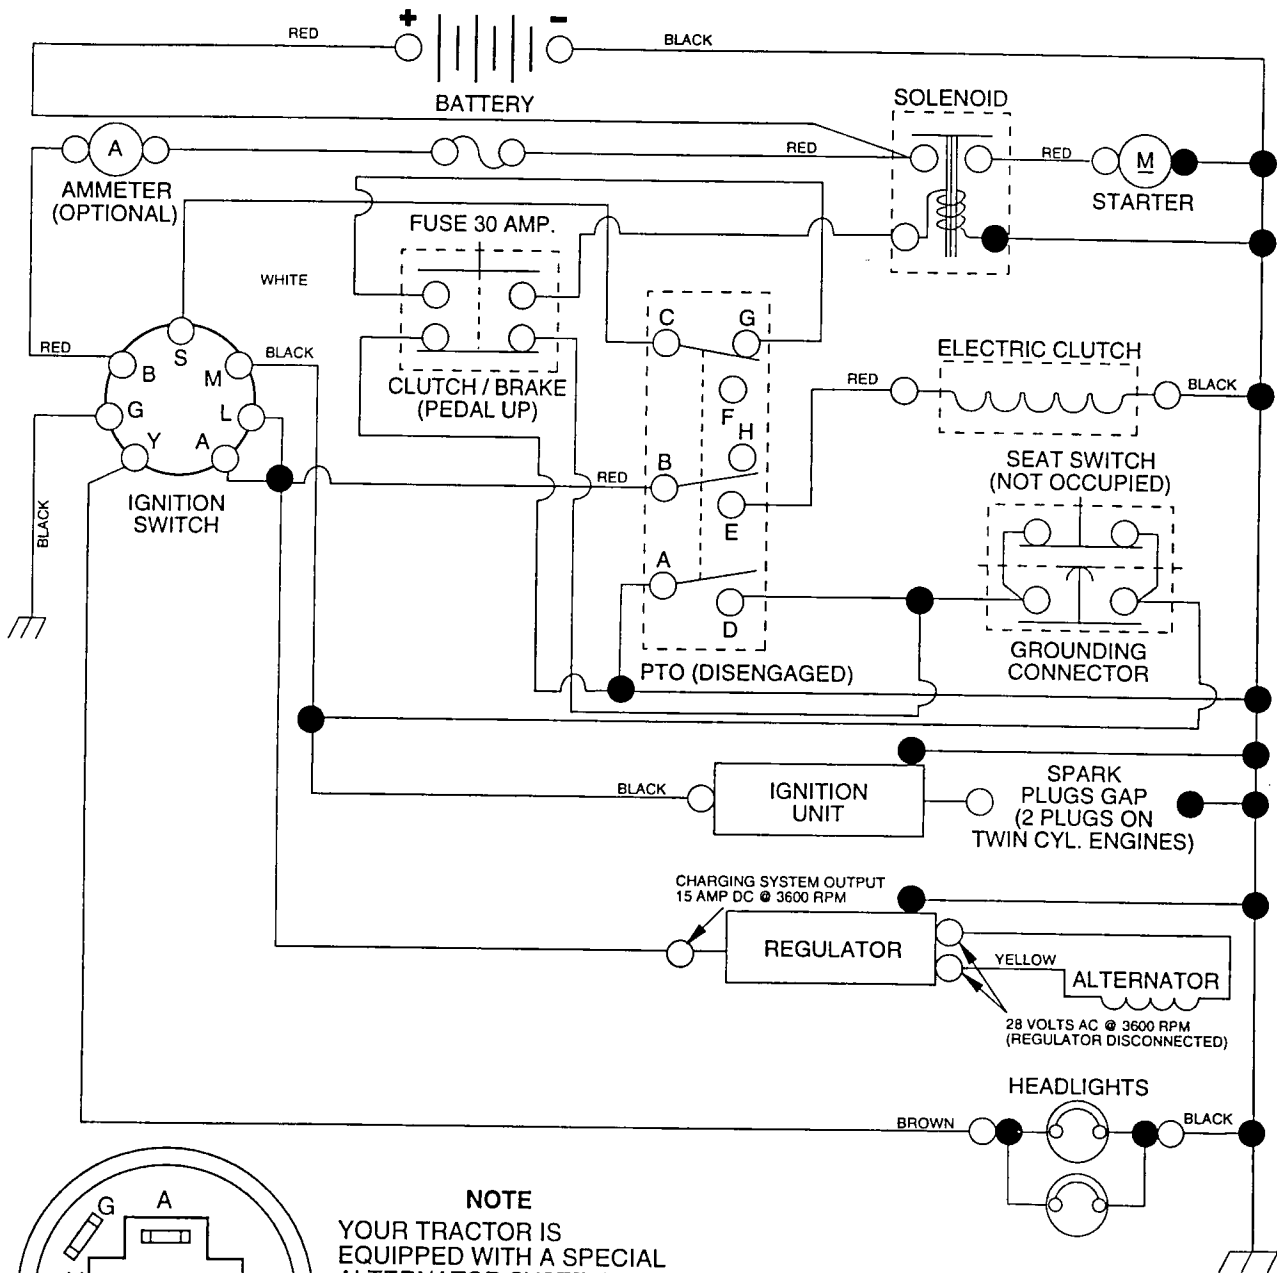

Each tractor has its own model number.

The model number for your tractor can be found on the fender under the seat.

When ordering parts, always give the following information:

- Product - "Tractor"
- Model Number - "252790"
- Part Number
- Part Description

SCHEMATIC

IGNITION SWITCH

POSITION	CIRCUIT	"MAKE"
OFF	G + M + L	NONE
RUN/LIGHT	B + L	A + Y
RUN	B + L	NONE
START	B + L + S	NONE

NOTE

YOUR TRACTOR IS EQUIPPED WITH A SPECIAL ALTERNATOR SYSTEM. THE LIGHTS ARE NOT CONNECTED TO THE BATTERY, BUT HAVE THEIR OWN ELECTRICAL SOURCE. BECAUSE OF THIS, THE BRIGHTNESS OF THE LIGHTS WILL CHANGE WITH ENGINE SPEED. AT IDLE THE LIGHTS WILL DIM. AS THE ENGINE IS SPEEDED UP, THE LIGHTS WILL BECOME THEIR BRIGHTEST.

REPAIR PARTS

TRACTOR - - MODEL NUMBER 917.252790

ELECTRICAL

REPAIR PARTS

TRACTOR - - MODEL NUMBER 917.252790

ELECTRICAL

KEY NO.	PART NO.	DESCRIPTION
1	144926	Battery
2	74760412	Bolt Hex Head 1/4-20 x 3/4
3	STD551125	Washer, Lock 1/4
4	STD551025	Washer 9/32 x 5/8 x 16 Ga
6	STD541025	Nut Fin Hex 1/4-20
7	7697J	Tube Plastic
8	7603J	Tray, Battery
9	109596X	Clamp, Hose
10	145211	Bolt 1/4-20 x 7.5 Zinc
11	150109	Hold down Battery Dash Mount
12	145769	Nut Push Nylon 1/4"
16	153664	Switch Interlock Push-In
19	STD551125	Washer, Lock 1/4
20	73350400	Nut, Jam Hex 1/4-20
21	136850	Harness Socket Light W/4152J
22	4152J	Bulb Light
24	4799J	Cable, Battery
25	146149	Cable, Battery
26	108824X	Fuse
28	4207J	Cable, Ground
29	121305X	Switch, Plunger
30	140301	Switch, Ign
31	124211X	Nut, Ignition Switch
32	141226	Cover Switch Key
33	109310X	Key, Ignition
40	156155	Harness Ign.
41	17720408	Screw 1/4-20 x 1/2
42	131563	Cover, Terminal
43	145673	Solenoid
45	122822X	Ammeter
50	154963	Switch, PTO
51	140405	Ring Retainer PTO